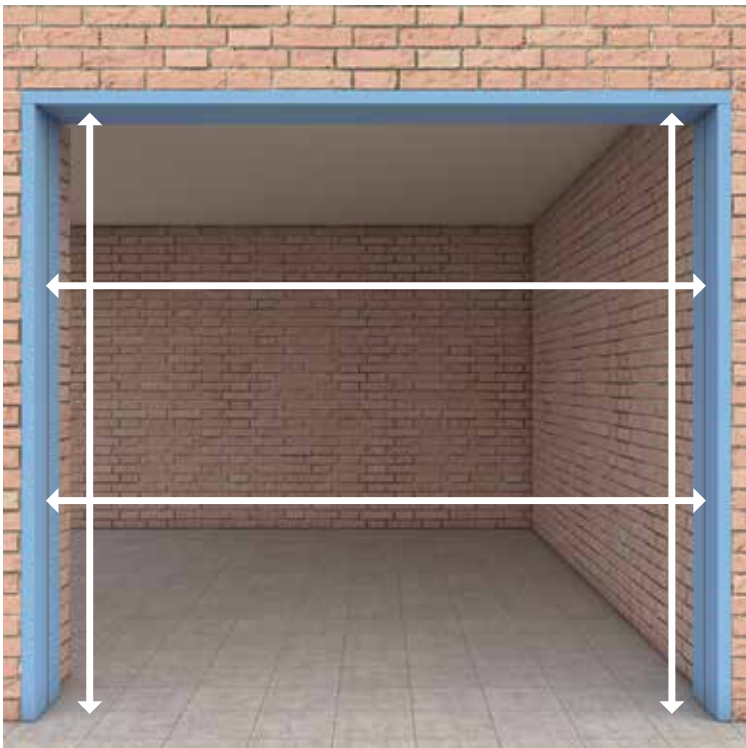

Zig Zag and Sheer (Multi-Panel) Screens

MEASURING GUIDE

MEASURING FOR THE NET SCREEN OPENING DIMENSIONS

Determine the "NET SCREEN OPENING DIMENSION" (width x height) as measured from where the retractable screen will rest. Screens are then made to fit these dimensions. Please note that there is a set of ordering instructions listed on page 2 of the Zig Zag Screen catalog page. To speed the processing of a request please take care to answer each question when submitting written orders.

RECOMMENDED INSTALLATION TYPE

INSIDE THE FRAME INSTALLATION

(Recess Mounted)

RECORD MEASUREMENTS

W _____

H _____