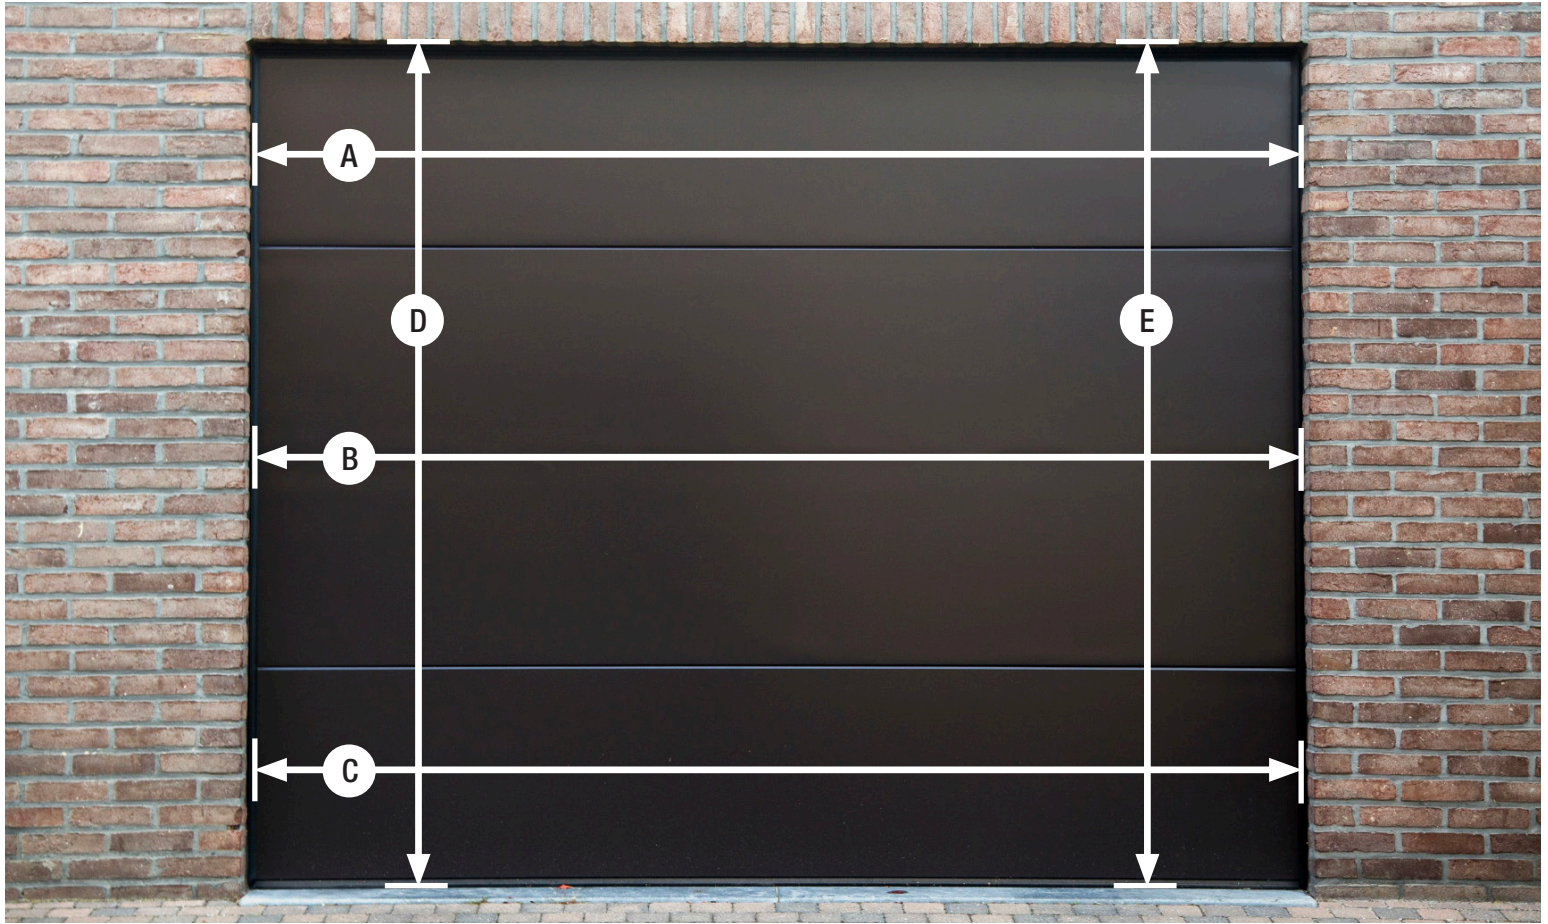

Retractable Motorized Screen

Inside Mount Measuring Guide

Use these instructions to measure your opening for an **inside mount motorized** screen. Supply the final width and final height when ordering.

Measure distances A, B and C in inches and record below. Take the narrowest measurement and **subtract half an inch**: This is your final width.

A	Width	B	Width	C	Width	Final Width	
---	-------	---	-------	---	-------	-------------	--

Measure distances D and E in inches and record below. The highest measurement is your final height.

D	Height	E	Height	Final Height	
---	--------	---	--------	--------------	--